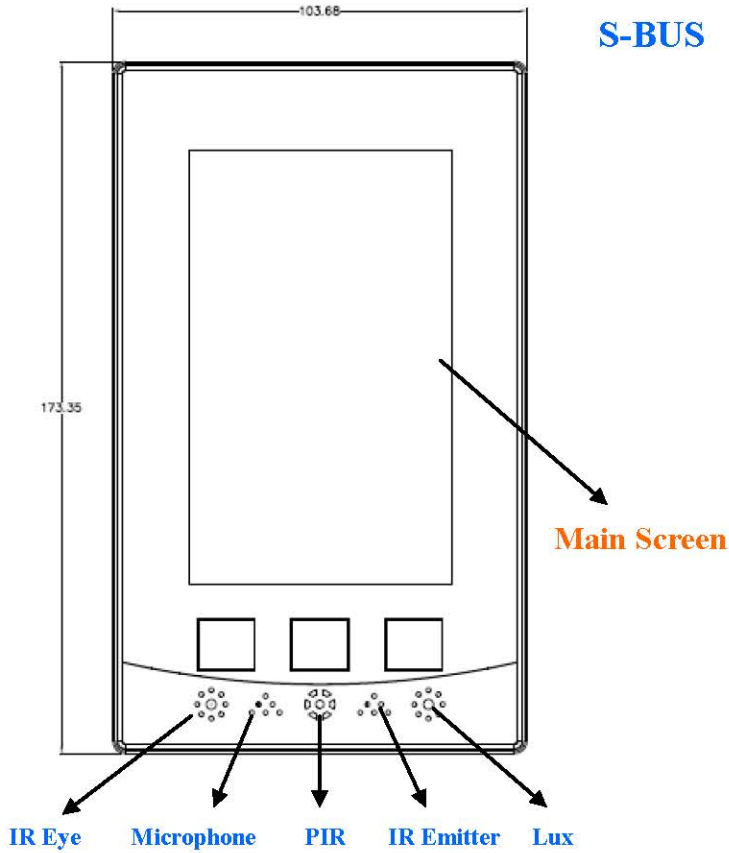

**Operating Environment**

0° to 45°C ambient temperature  
20% to 93% RH

**control compatibility**

- G4** • Lighting • Music • Curtains • Moods • Security  
• Service • Color • Drapes • Pumps • Gates

**commercial**

**G4** Patent P. No: 201110123081.0

connection diagram

\*IR Receiver built inside for remote control

PROSPECTIVE

SIDE VIEW

S-BUS connection

www.smarthomebus.com • info@smarthomebus.com  
USA - Germany - Denmark - Hong Kong - Jordan - China - UAE