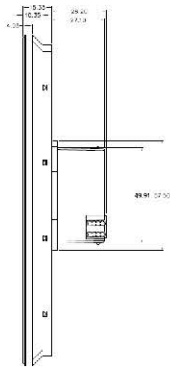

**G4** Patent P. No: 201110123081.0

connection diagram

\*IR Receiver built inside for remote control

PROSPECTIVE

SIDE VIEW

S-BUS connection

www.smarthomebus.com • info@smarthomebus.com  
USA - Germany - Denmark - Hong Kong - Jordan - China - UAE