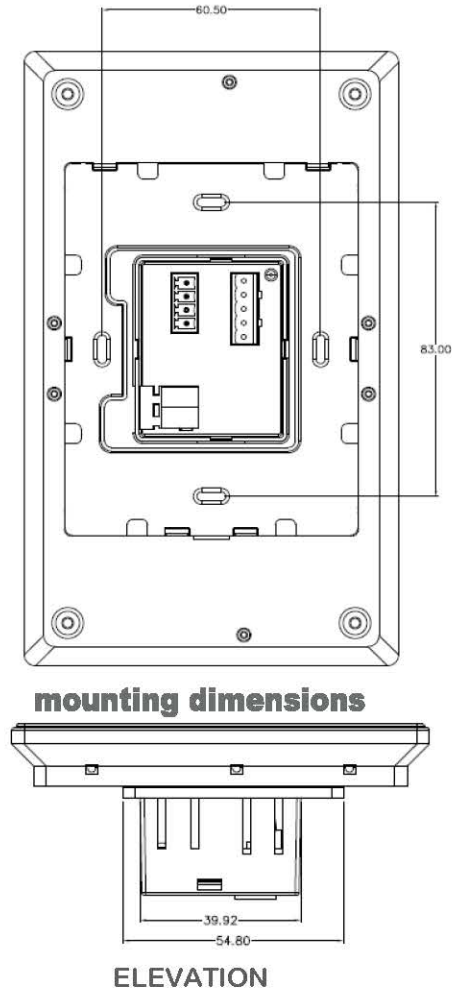

**G4** Patent P. No: 201110123081.0

connection diagram

\*IR Receiver built inside for remote control

PROSPECTIVE

SIDE VIEW

S-BUS connection

www.smarthomebus.com • info@smarthomebus.com  
USA - Germany - Denmark - Hong Kong - Jordan - China - UAE