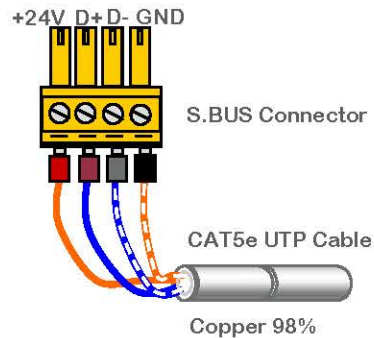

**Programming**

- Advanced Software Con-  
figuration & Programming

**Compliance**

CE Mark EMC

**Control IO**

1 x Advanced RS485 S-BUS  
serial port links (both train &  
screw link types)

**Upgrade IO**

1 x mini USB port (to connect to  
special programming board)

**Operation Protection**

-BUS Rv. Polarity Protection  
-BUS Short Circuit Protection

**SBUS DC Supply**

24VDC with flexible tolerance  
between 8-32VDC. Flexible  
ability to add power supply as  
to be needed any where  
Power consumption: 100mA

**G4** Patent P. No: 201110123081.0

connection diagram

\*IR Receiver built inside for remote control

PROSPECTIVE

SIDE VIEW

S-BUS connection

www.smarthomebus.com • info@smarthomebus.com  
USA - Germany - Denmark - Hong Kong - Jordan - China - UAE

SB-G4 Data Sheet Rev 1.0 released Sept 2011

UTP core colors

S.BUS +24V		orange
S.BUS GND		w/orange
S.BUS D+		blue
S.BUS D-		w/blue
Spare		green
Spare		w/green
Spare +12v		brown
Spare -12V		w/brown